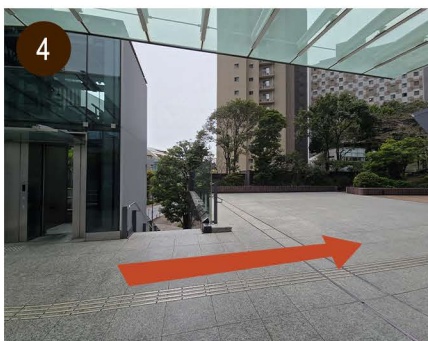

Directions to the 2nd Floor Entrance (Elevator Detour Route)

① With the hotel in front of you, turn left.

② Take the right fork.

③ If you go to the left, you'll see the elevator.

④ Take the elevator to the 2nd floor, turn left, and follow the path.

⑤ If you continue straight ahead, you'll see the hotel on your left. You've arrived.

2-1-3 Osaki, Shinagawa-ku, Tokyo 141-0032

TEL.81-3-5496-5055

 **Daiwa Roynet Hotel**
TOKYO-OSAKI