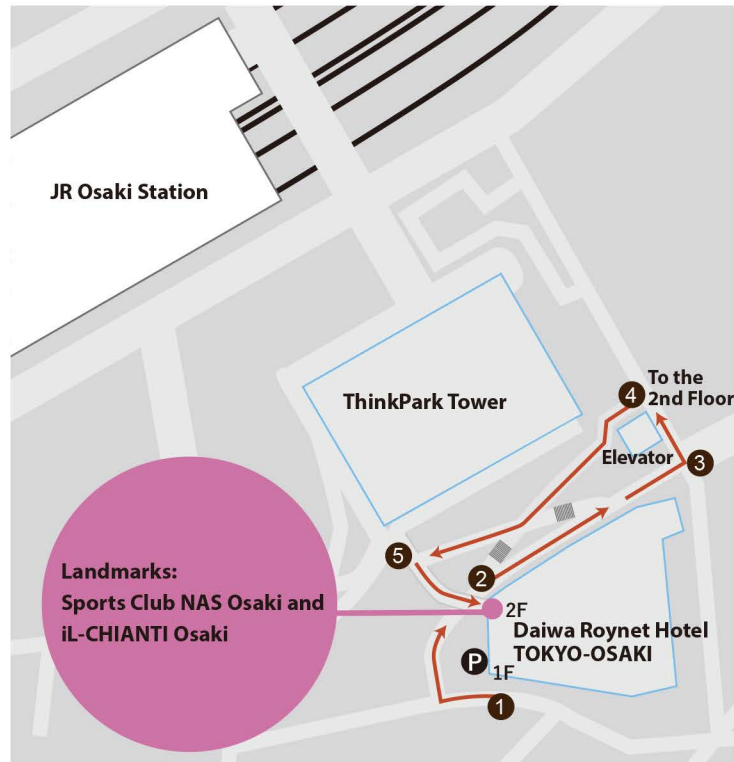

Directions to the 2nd Floor Entrance (Elevator Detour Route)

① With the hotel in front of you, turn left.

② Take the right fork.

③ If you go to the left, you'll see the elevator.

④ Take the elevator to the 2nd floor, turn left, and follow the path.

⑤ If you continue straight ahead, you'll see the hotel on your left. You've arrived.

2-1-3 Osaki, Shinagawa-ku, Tokyo 141-0032

TEL.81-3-5496-5055

 **Daiwa Roynet Hotel**
TOKYO-OSAKI